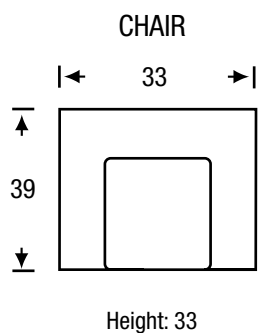

Legacy
LEATHER

Orson Chair Collection

Furniture design in the light of innovation

Orson

Seat Depth	20
Seat Height	19
Arm Height	23

All measurements are approximate, sizes may vary

The Campio Group Fine Leather Furniture
180 New Huntington Rd., Unit 2,
Woodbridge, ON, L4H 0P5
Tel: 905.850.6636 • Fax: 905.850.6640