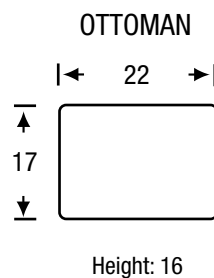

Legacy
LEATHER

Orson Chair Collection

Furniture design in the light of innovation

Orson

Seat Depth	20
Seat Height	19
Arm Height	23

All measurements are approximate, sizes may vary

The Campio Group Fine Leather Furniture
180 New Huntington Rd., Unit 2,
Woodbridge, ON, L4H 0P5
Tel: 905.850.6636 • Fax: 905.850.6640